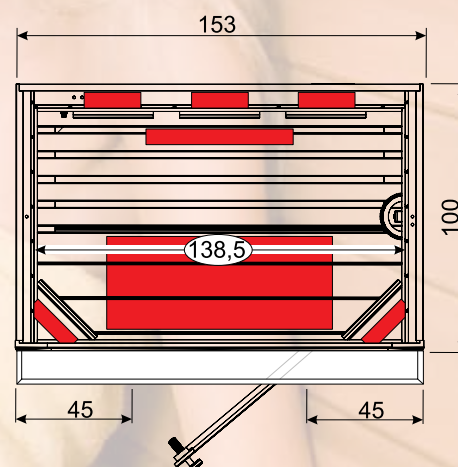

Model Disclosure 150x100

PL Wyjątkowe topowe produkty w dziedzinie techniki podczerwieni. Te kabiny są wykonane wyjątkowo z czerwonego cedru kanadyjskiego. Drewno o szerokości 130mm i grubości 12,5 mm poddawane jest specjalnej obróbce. Doskonale zestawienie stałości, design i koloru jest wynikiem obróbki ręcznej materiału.

CZ Exkluzivní produkty nejvyšší třídy v oblasti infračervených kabin. Tyto kabiny jsou exkluzivně vyrobeny ze dřeva kanadského červeného cedru. Toto panelové dřevo je opracováno až po pečlivém výběru, především kvůli své mimořádné šířce (130mm) a tloušťce (12,5mm). Perfektní kombinace stability, designu a barvy vychází z tohoto manuálního procesu. K dostání se zářiči s oxidem hořčíku, panelovými zářiči a křemennými zářiči. Křemenné zářiče infračervené záření zviditelňují a jsou ovládány digitálním ovladačem. Umožňují rychlou přípravu kabiny bez předehřívání s rozsahem krátkých, středních i dlouhých vln.

Technical information:

IR elements						
Magnesium	3x350W	2x500W	2x350W	1x250W*	-	3000W
Panel	6x250W	-	2x350W	1x300W*	2x250W	3000W
Quartz	3x350W	2x500W	2x350W	1x250W*	-	3000W

* floor IR heating