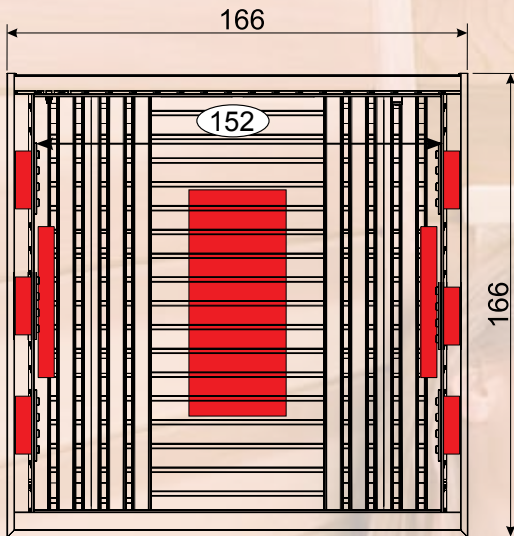

Technical information:

IR elements						
Magnesium	3x350W	2x500W	2x350W	1x250W*	-	3000W
Panel	6x250W	-	2x350W	1x300W*	2x250W	3000W
Quartz	3x350W	-	2x350W	1x250W*	2x500W	3000W

* floor IR heating

Chaleur Standard 166x166