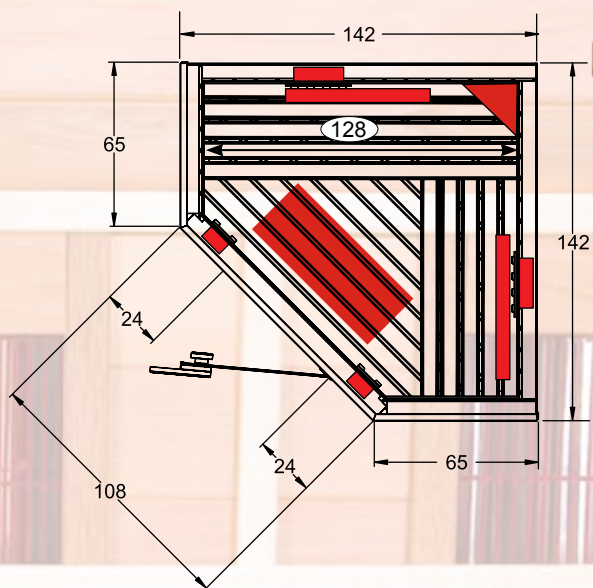

Chaleur Pentagon 145x145

RO Toate cabinele Chaleur pot fi echipate cu opțiuni suplimentare:
- Aromaterapie
- Muzicoterapie
- Cromoterapie

RU Все кабины могут быть оборудованы дополнительными функциями, описание которых Вы можете найти на стр.14:
- ароматерапия
- музыкотерапия
- светотерапия

PL Kabiny Chaleur mogą być dodatkowo zaopatrzone w:
- terapię aromatem,
- terapię muzyką,
- terapię światłem.

CZ Všechny kabiny Chaleur mohou být vybaveny následujícími prvky:
- aromaterapie
- hudební terapie
- barevná terapie

Technical information:

IR elements						
Magnesium	3x350W	2x500W	2x350W	1x250W*	-	3000W
Panel	6x250W	-	2x350W	1x300W*	2x250W	3000W
Quartz	3x350W	-	2x350W	1x250W*	2x500W	3000W

* floor IR heating