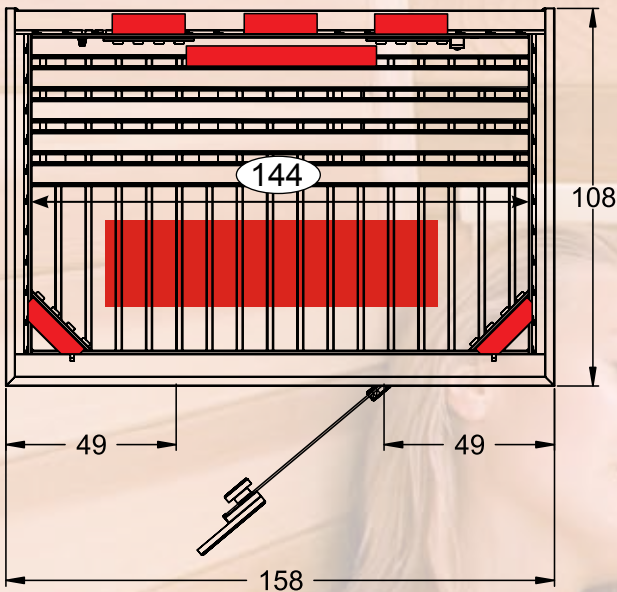

Technical information:

IR elements						
Magnesium	2x350W	2x750W	1x350W	1x250W*	-	2700W
Panel	2x250W	2x350W	1x350W	1x150W*	4x250W	2700W
Quartz	2x350W	4x350W	1x350W	1x250W*	-	2700W

* floor IR heating

Chaleur Standard 154x108